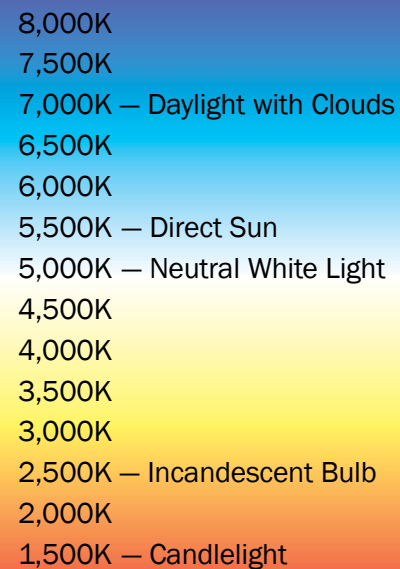

**Perfect white light. Neutral is everything.** The color of light, measured in Kelvins, affects everything you do as a doctor. Consistent 5,000K illumination produces a balanced clean, white light that replicates natural sunlight.