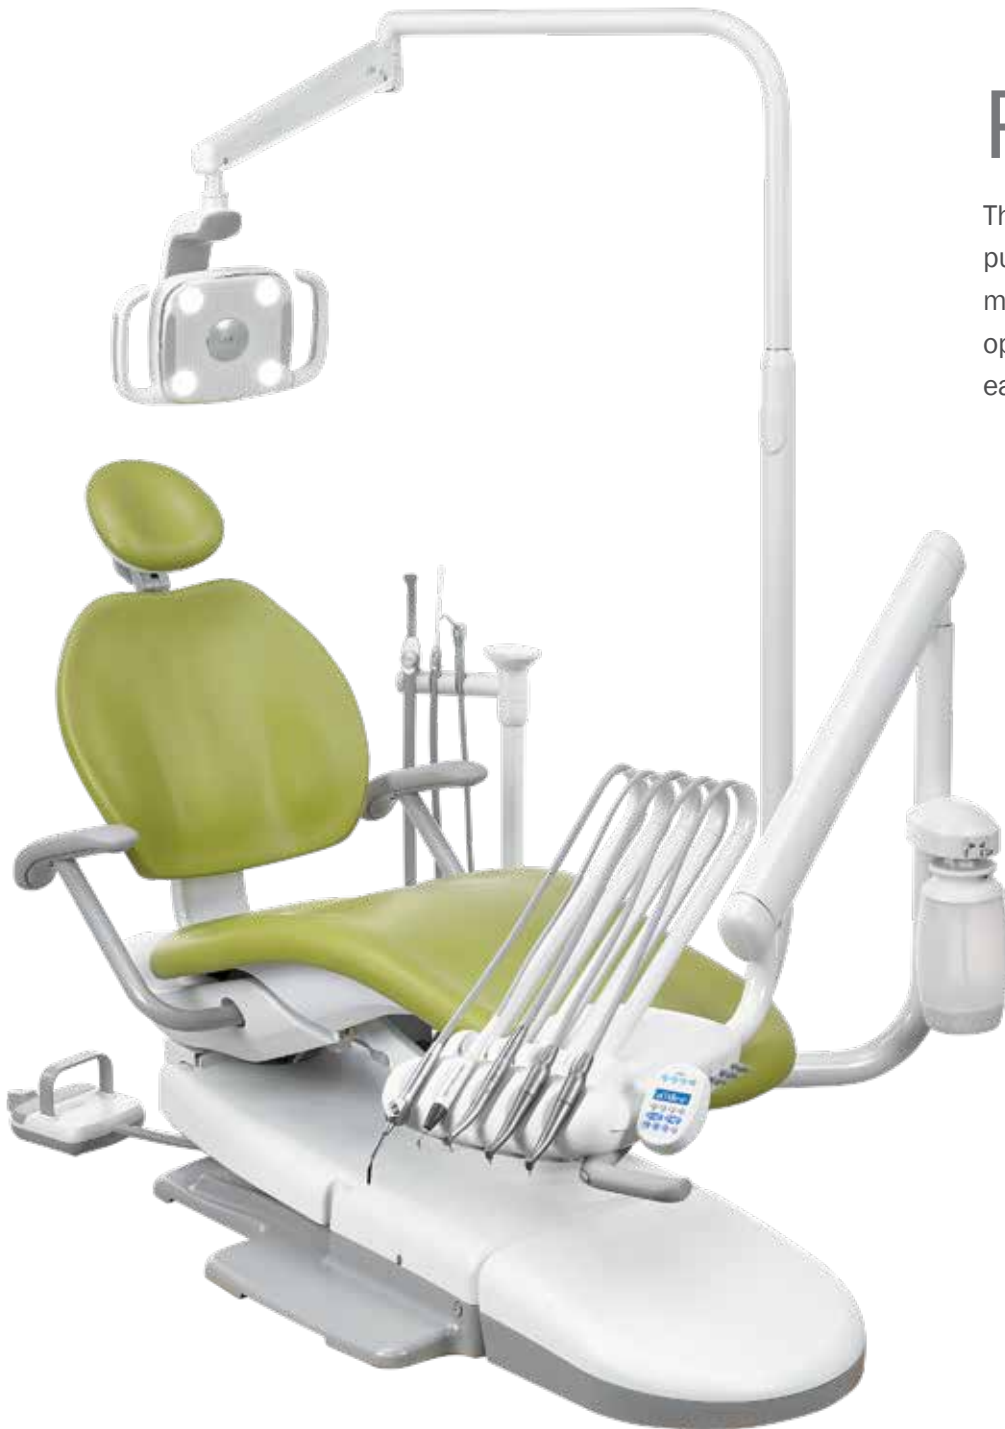

# A-dec 300 Light<sup>LED</sup>

 a dec<sup>®</sup>

# Pure brilliance.

The first thing you'll notice about A-dec LED dental lights is the pure, neutral white light. Add our touchpad and all of the light modes and functions are available from one place. Your entire operator is bright, clutter free and connected, which makes it easy on your eyes—and your patient's.