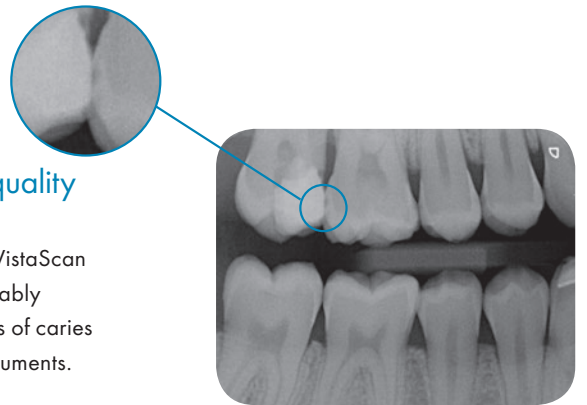

## Scanning without a PC is possible

Thanks to the standalone mode, you can also work independently of the network. Images are stored temporarily in the internal memory of the device and then transmitted to the database later on.

## All intraoral formats

VistaScan Ultra View can be used to scan all intraoral image plate formats – from size 0 to 4.

### Exceptional image quality thanks to PCS

Thanks to PCS technology, VistaScan Ultra View is capable of reliably displaying even early stages of caries lesions and endodontic instruments.