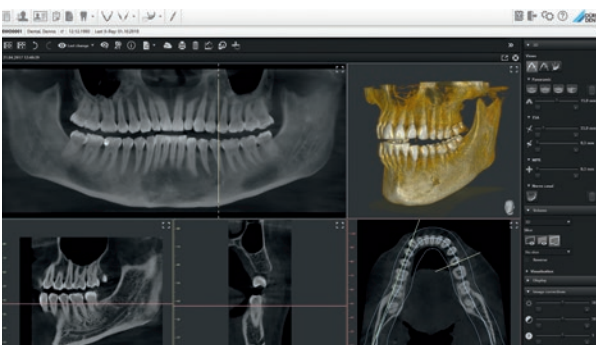

VistaSoft 3D:

For viewing 3D patient data without a dedicated CBCT device.