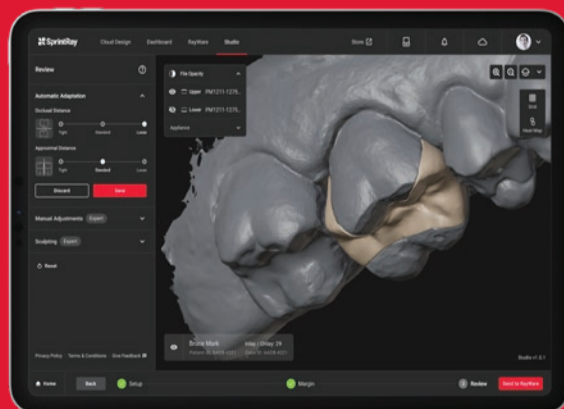

DESIGN IN MINUTES

AI Studio combines the convenience of AI design with the versatility of CAD to create a simple, cloud-based design suite. Designing a restoration with Studio is easy for anyone, while customization options like margin and adaptation adjustments help create a perfect fit.

When you buy Midas, you'll unlock access to AI Studio and unlimited AI designs for one year ($1,200 value).